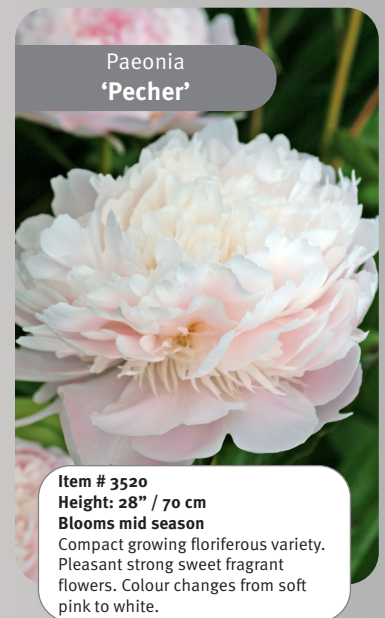

Paeonia
'Pecher'

Item # 3520
Height: 28" / 70 cm
Blooms mid season
Compact growing floriferous variety. Pleasant strong sweet fragrant flowers. Colour changes from soft pink to white.