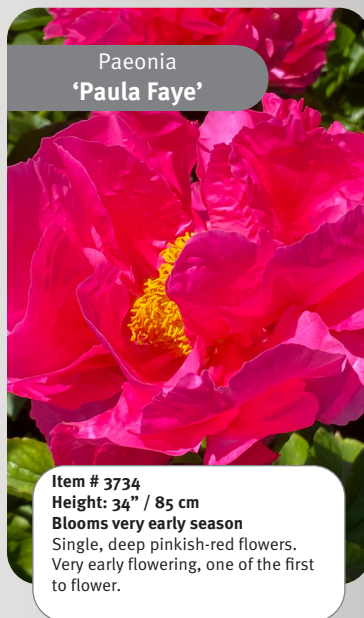

Paeonia
'Paula Faye'

Item # 3734
Height: 34" / 85 cm
Blooms very early season
Single, deep pinkish-red flowers. Very early flowering, one of the first to flower.