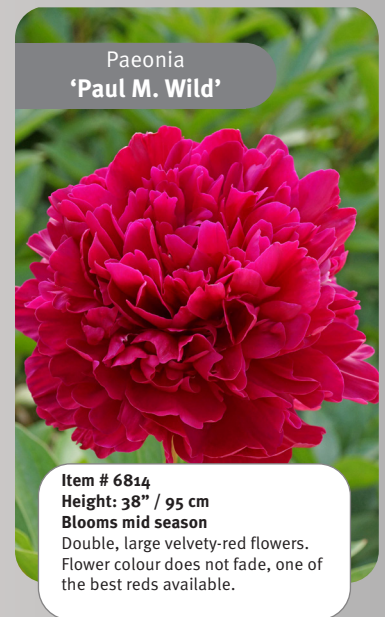

Paeonia
'Paul M. Wild'

Item # 6814
Height: 38" / 95 cm
Blooms mid season
Double, large velvety-red flowers. Flower colour does not fade, one of the best reds available.