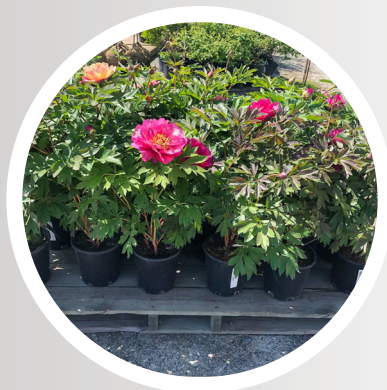

Tips for Growing Peonies

Full Sun

Well-drained, rich soil

Keep slightly moist

Protect from heavy winds

Peony eyes should be near ground level. Planting too deep will result in slower growth and fewer blooms.

For Field Growers

Space them 3-4 feet apart for good air circulation.

Advantages of planting in Fall:

Larger plants in the Spring. Spring-planted peonies generally lag about a year behind those planted in the fall.